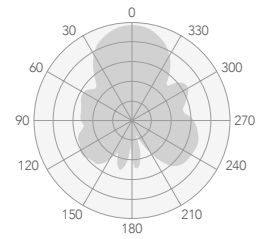

### 2.4GHz

V Pol

Azimuth

Elevation

H Pol

Azimuth

Elevation

### 5GHz

V Pol

Azimuth

Elevation

H Pol

Azimuth

Elevation

## 5GHz Integrated Antenna

Frequency Range	5.1 – 5.9GHz
Gain	11dBi
Polarization	Dual Linear
Cross-Pol Isolation	23dB
VSWR	<1.7, typically 1.3
Azimuth Beamwidth (H-Pol)	90°
Azimuth Beamwidth (V-Pol)	90°
Elevation Beamwidth	16°

## 2.4GHz Integrated Antenna

Frequency Range	2.4 – 2.5GHz
Gain	9dBi
Polarization	Dual Linear
Cross-pol Isolation	18dB
VSWR	<1.7, typically 1.3
Azimuth Beamwidth (H-Pol)	90°
Azimuth Beamwidth (V-Pol)	90°
Elevation Beamwidth	35°