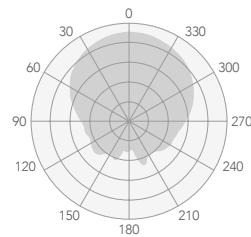

### 2.4GHz

V Pol

Azimuth

Elevation

H Pol

Azimuth

Elevation

### 5GHz

V Pol

Azimuth

Elevation

H Pol

Azimuth

Elevation

## 5GHz Integrated Antenna

Frequency Range	5.1 – 5.9GHz
Gain	11dBi
Polarization	Dual Linear
Cross-Pol Isolation	23dB
VSWR	<1.7, typically 1.3
Azimuth Beamwidth (H-Pol)	90°
Azimuth Beamwidth (V-Pol)	90°
Elevation Beamwidth	16°

## 2.4GHz Integrated Antenna

Frequency Range	2.4 – 2.5GHz
Gain	9dBi
Polarization	Dual Linear
Cross-pol Isolation	18dB
VSWR	<1.7, typically 1.3
Azimuth Beamwidth (H-Pol)	90°
Azimuth Beamwidth (V-Pol)	90°
Elevation Beamwidth	35°