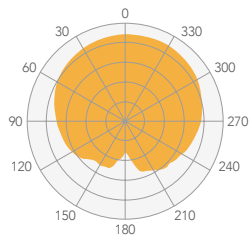

### 2.4GHz

V Pol

Azimuth

Elevation

H Pol

Azimuth

Elevation

### 5GHz

V Pol

Azimuth

Elevation

H Pol

Azimuth

Elevation

## 5GHz Integrated Antenna

Frequency Range	5.1 – 5.9GHz
Gain	11dBi
Polarization	Dual Linear
Cross-Pol Isolation	23dB
VSWR	<1.7, typically 1.3
Azimuth Beamwidth (H-Pol)	90°
Azimuth Beamwidth (V-Pol)	90°
Elevation Beamwidth	16°