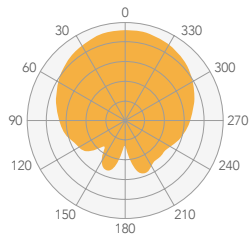

## Antenna specifications

### 2.4GHz

V Pol

Azimuth

Elevation

H Pol

Azimuth

Elevation

## 5GHz Integrated Antenna

Frequency Range	5.1 – 5.9GHz
Gain	11dBi
Polarization	Dual Linear
Cross-Pol Isolation	23dB
VSWR	<1.7, typically 1.3
Azimuth Beamwidth (H-Pol)	90°
Azimuth Beamwidth (V-Pol)	90°
Elevation Beamwidth	16°

## 2.4GHz Integrated Antenna

Frequency Range	2.4 – 2.5GHz
Gain	9dBi
Polarization	Dual Linear
Cross-pol Isolation	18dB
VSWR	<1.7, typically 1.3
Azimuth Beamwidth (H-Pol)	90°
Azimuth Beamwidth (V-Pol)	90°
Elevation Beamwidth	35°