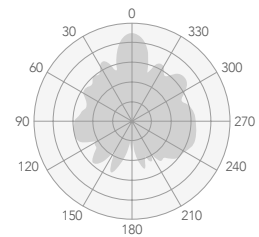

### 2.4GHz

V Pol

Azimuth

Elevation

H Pol

Azimuth

Elevation

### 5GHz

V Pol

Azimuth

Elevation

H Pol

Azimuth

Elevation

## 5GHz Integrated Antenna

Frequency Range	5.1 – 5.9GHz
Gain	11dBi
Polarization	Dual Linear
Cross-Pol Isolation	23dB
VSWR	<1.7, typically 1.3
Azimuth Beamwidth (H-Pol)	90°
Azimuth Beamwidth (V-Pol)	90°
Elevation Beamwidth	16°

## 2.4GHz Integrated Antenna

Frequency Range	2.4 – 2.5GHz
Gain	9dBi
Polarization	Dual Linear
Cross-pol Isolation	18dB
VSWR	<1.7, typically 1.3
Azimuth Beamwidth (H-Pol)	90°
Azimuth Beamwidth (V-Pol)	90°
Elevation Beamwidth	35°