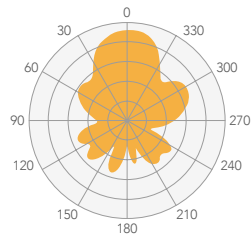

## Antenna specifications

### 2.4GHz

V Pol

Azimuth

Elevation

H Pol

Azimuth

Elevation

## 2.4GHz Integrated Antenna

Frequency Range	2.4 – 2.5GHz
Gain	9dBi
Polarization	Dual Linear
Cross-pol Isolation	18dB
VSWR	<1.7, typically 1.3
Azimuth Beamwidth (H-Pol)	90°
Azimuth Beamwidth (V-Pol)	90°
Elevation Beamwidth	35°