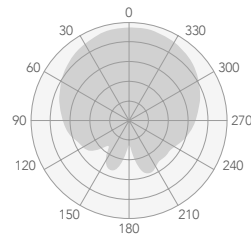

## Antenna specifications

### 2.4GHz

V Pol

Azimuth

Elevation

H Pol

Azimuth

Elevation

### 5GHz

V Pol

Azimuth

Elevation

H Pol

Azimuth

Elevation

## 5GHz Integrated Antenna

Frequency Range	5.1 – 5.9GHz
Gain	11dBi
Polarization	Dual Linear
Cross-Pol Isolation	23dB
VSWR	<1.7, typically 1.3
Azimuth Beamwidth (H-Pol)	90°
Azimuth Beamwidth (V-Pol)	90°
Elevation Beamwidth	16°